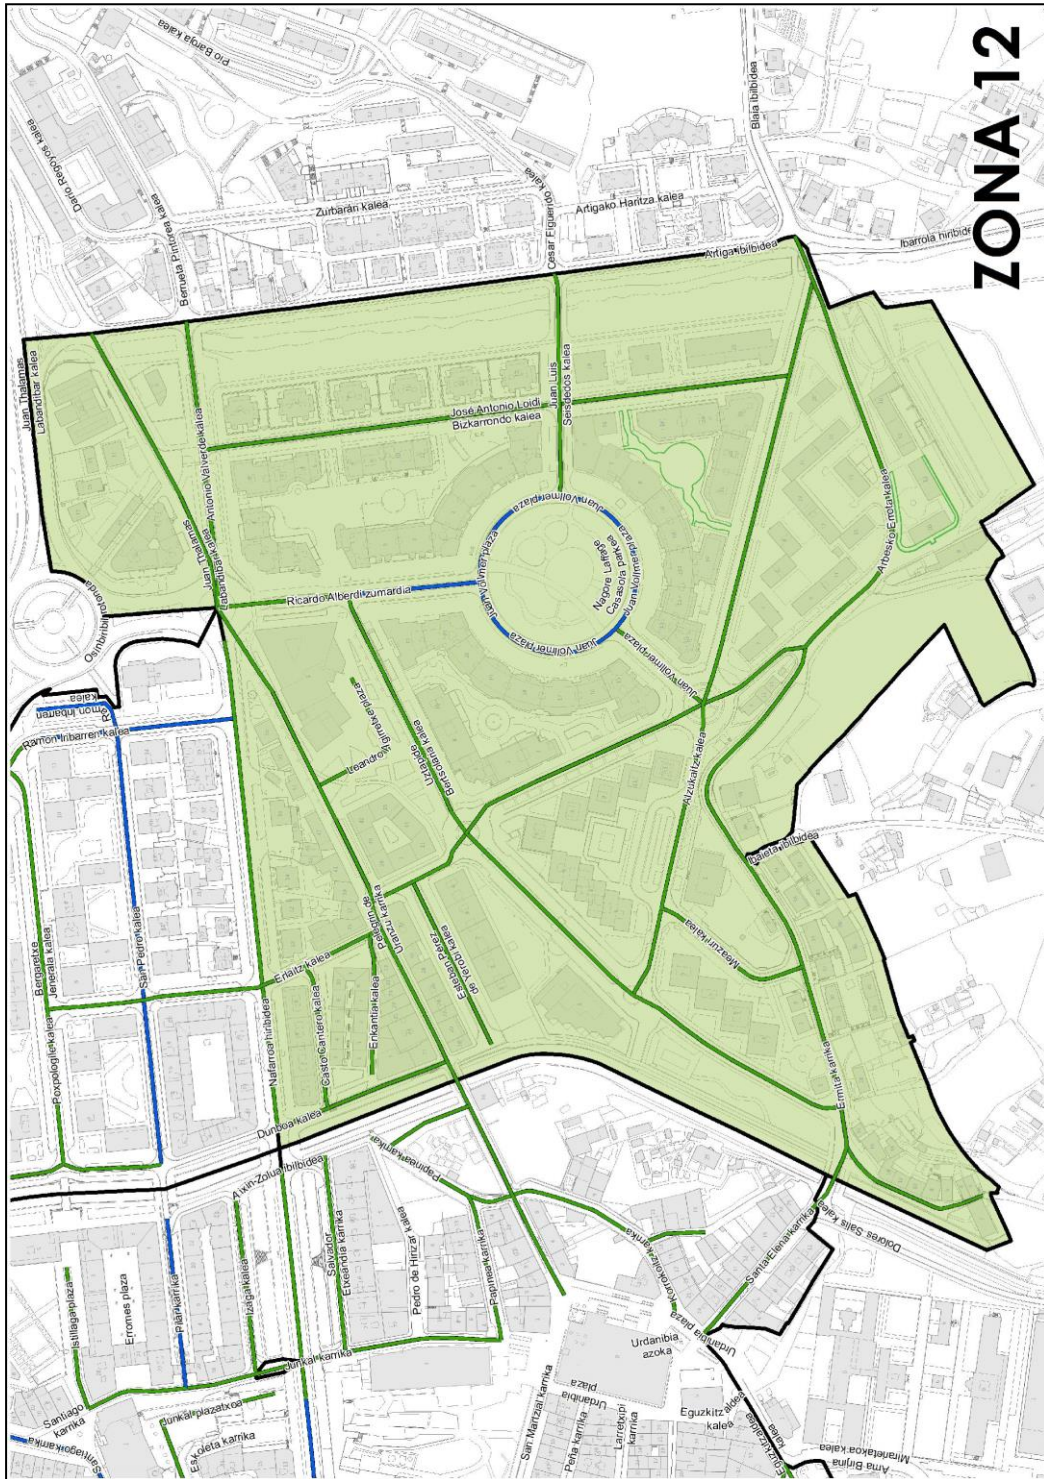

TAO EREMUAK / ZONAS OTA

12.GUNEA / ZONA 12

TAO EREMUAK / ZONAS OTA

Kaleen zerrenda / Listado de calles

12.GUNEA / ZONA 12

Deskribapena / Descripción	Zenbakia / Número
Alzukaitz	1, 2, 3, 4, 5, 6, 7, 8, 9, 10, 11, 12, 13, 15, 19, 20, 21, 23, 25
Antonio Valverde	2, 4, 6
Arbesko Errota	1, 3, 3A, 4, 5, 6, 7, 8, 9, 10, 11, 12, 13, 14, 15, 16, 17, 19, 21, 23
Bertsolari Uztapide	3, 5, 6, 7, 8, 9, 10, 11, 12, 13, 14, 15
Casto Cantero	2, 4, 6, 8, 10
Dumboa	1
Enkantia	1, 3, 5, 7, 9
Erlaitz	1
Ermita	1, 3, 4, 4B, 5, 6, 7, 8, 9, 10, 11, 12, 13, 14, 16, 18, 22, 24, 26, 28, 30, 32, 34, 36A, 36B, 38, 40, 42, 44, 46, 48
Jose Antonio Loidi Bizcarrondo	1, 2, 4, 5, 6, 7, 8, 8B, 10, 11, 12, 13, 16, 17, 18, 19, 20, 23, 25
Juan Luis Seisdedos	2
Juan Thalamas Labandibar	5, 6, 7, 9, 11, 13, 15, 17, 19
Juan Vollmer	1, 2, 3, 4, 5, 7, 8, 9, 10, 11, 12, 13, 15, 16, 17, 18, 19, 20, 21, 23
Meazuri	1, 3, 5, 7
Navarra	2, 4, 6, 8, 10, 12, 14
Ricardo Alberdi Zumardia	1, 3, 5, 7
Uranzu	18, 20, 21, 22, 23, 24, 25, 26, 27, 28, 29, 30, 31, 32, 33, 35, 37, 38, 39, 40, 41, 42, 45, 47, 51, 53, 55